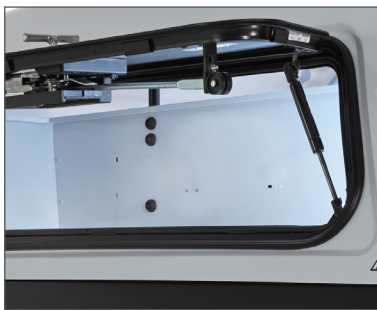

Cabinet Drawers