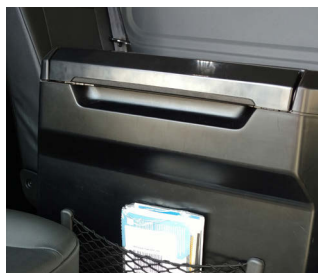

DRIVERGE
VEHICLE INNOVATIONS

FORD TRANSIT
MOBILE OFFICE

**Perfect for claims adjusters,
tradesman, contractors – or
any enterprise that needs to
conduct business on the road**

Top left: SmartSeats, LED lighting and a fold-out table provides ample workspace for two people.

Top right: Stationary metal partition provides a spacious rear cargo area to safely transport and store equipment.

Lower left: Work table is shown stowed in its movable compartment.

Lower right: 1000 watt power inverter with AC outlets

Keep Working While on the Road

Built on the popular Ford Transit, we add seating and an office area in the second row with a movable, flip-top work table that slides from between the seats. Combined with our innovative SmartFloor technology, the Mobile Office also allows for the quick removal of seats, adding unlimited flexibility to its many potential uses.

Mobile Office Features

- SmartFloor section with 2 removable seats
- Fold-out work table with storage compartment
- Exclusive walls and headliner safety tested to meet FMVSS 201U head impact requirements
- Durable metal partition creates a safe cargo area for transporting supplies and equipment
- Power inverter with AC outlets
- LED lighting in 2nd row and cargo area provides staff with the ability to work at all hours
- Altro non-skid vinyl flooring for added safety
- Optional racks, bins and shelving available to efficiently organize cargo section
- Additional enhancements by request