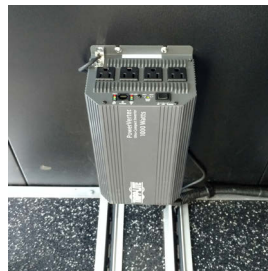

DRIVERGE
VEHICLE INNOVATIONS

FORD TRANSIT
MOBILE OFFICE

**Perfect for claims adjusters,
tradesman, contractors – or
any enterprise that needs to
conduct business on the road**

Top left: SmartSeats, LED lighting and a fold-out table provides ample workspace for two people.

Top right: Stationary metal partition provides a spacious rear cargo area to safely transport and store equipment.

Lower left: Work table is shown stowed in its movable compartment.

Lower right: 1000 watt power inverter with AC outlets

Keep Working While on the Road

Built on the popular Ford Transit, we add seating and an office area in the second row with a movable, flip-top work table that slides from between the seats. Combined with our innovative SmartFloor technology, the Mobile Office also allows for the quick removal of seats, adding unlimited flexibility to its many potential uses.

Mobile Office Features

- SmartFloor section with 2 removable seats
- Fold-out work table with storage compartment
- Exclusive walls and headliner safety tested to meet FMVSS 201U head impact requirements
- Durable metal partition creates a safe cargo area for transporting supplies and equipment
- Power inverter with AC outlets
- LED lighting in 2nd row and cargo area provides staff with the ability to work at all hours
- Altro non-skid vinyl flooring for added safety
- Optional racks, bins and shelving available to efficiently organize cargo section
- Additional enhancements by request