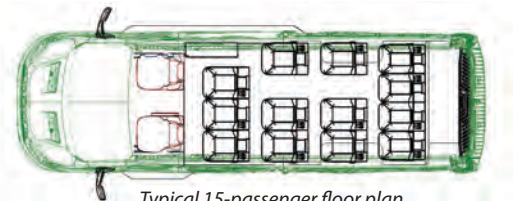

Transporter Options

- Stainless steel side steps
- Bi-fold entry bus doors
- Partition and luggage rack
- Stanchion poles
- Tinted windows
- USB port and LED lighting
- Hotel Shuttle packages with backlit ID sign
- Vinyl graphics and wraps installed at the factory

Typical 15-passenger floor plan.