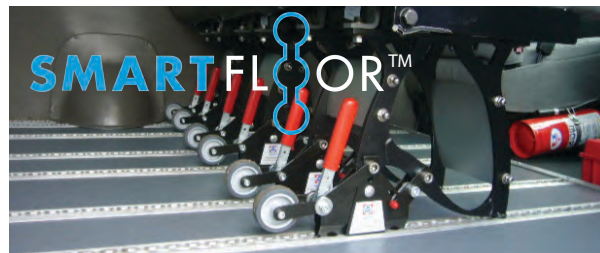

**DRIVERGE**  
VEHICLE INNOVATIONS

RAM PROMASTER  
**TRANSPORTERS**

*SmartFloor can be used with a variety of popular seating and flooring material options.*

### Features

- Proven platform built specifically for commercial business applications
- Holds up to 13 passengers + driver
- Full custom windows package and tinting option
- Seating and flooring options to meet every budget
- 3.6 L Pentastar® V6 24-valve engine w/280 HP
- Front-wheel-drive provides tighter turning radius
- Rear doors swing out 260° for easy cargo loading
- 76.0" interior height (high roof model)
- Available with SmartFloor flexible flooring and seating technology
- Optional side steps and stanchion poles
- Available with wheelchair lift packages